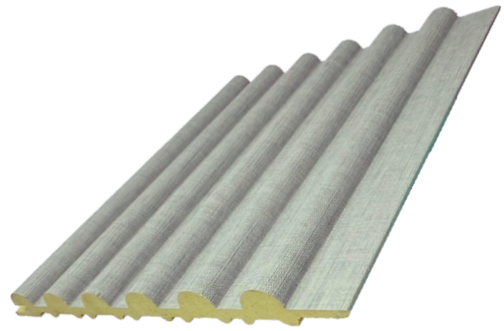

Eco-Friendly

With the appearance and texture of natural wood, no forest and trees are harmed during the process of making evoFLUTE.

evoFLUTE

Available in
various colours!

evoFLUTE Colours Collection

Victoria Amber

Code: EFP05

Thickness: 28 mm

Dimensions: 220mm x 2800mm

Swedish Pearl

Code: EFP06

Thickness: 28 mm

Dimensions: 220mm x 2800mm

evoFLUTE Colours Collection

Oak Latte Fishbone

Code: EIRP116/CKS156

Thickness: 12.8mm

Dimensions: 2800mm x 156mm

Leather Shimmer Fishbone

Code: EIRP108/CKS156

Thickness: 12.8mm

Dimensions: 2800mm x 156mm