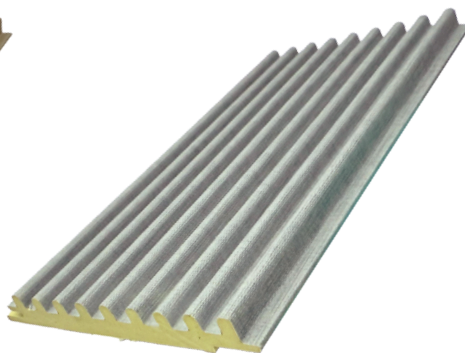

Oak Latte Fishbone

Code: EIRP116/CKS140

Thickness: 13mm

Dimensions: 2800mm x 148mm

Leather Shimmer Fishbone

Code: EIRP108/CKS140

Thickness: 13mm

Dimensions: 2800mm x 148mm

Oak Latte Fishbone

Code: EIRP116/M100

Thickness: 12mm

Dimensions: 2800mm x 99.59mm

Leather Shimmer Fishbone

Code: EIRP108/M100

Thickness: 12mm

Dimensions: 2800mm x 99.59mm