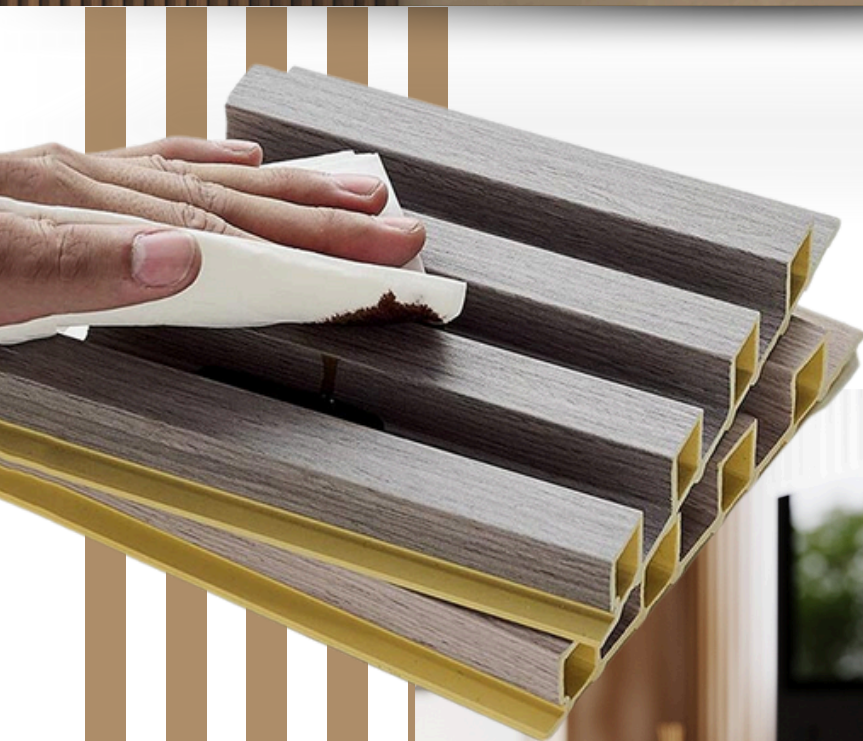

Features

**ECO
FRIENDLY**

**WATER
PROOF**

**TERMITE
FREE**

**MOLDING
FREE**

Easy to Maintain
Affordable Price!