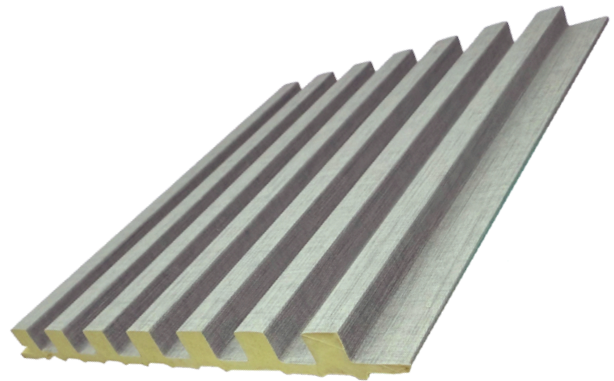

Oak Latte Fishbone

Code: EIRP116/CKS156

Thickness: 12.8mm

Dimensions: 2800mm x 156mm

Leather Shimmer Fishbone

Code: EIRP108/CKS156

Thickness: 12.8mm

Dimensions: 2800mm x 156mm

Oak Latte Fishbone

Code: EIRP116/CKS140

Thickness: 13mm

Dimensions: 2800mm x 148mm

Leather Shimmer Fishbone

Code: EIRP108/CKS140

Thickness: 13mm

Dimensions: 2800mm x 148mm