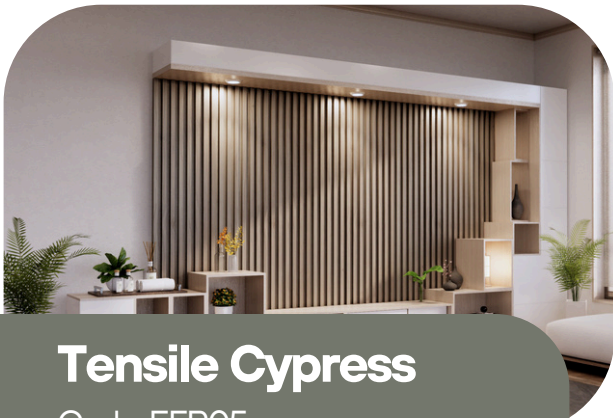

Tensile Cypress

Code: EFP05

Thickness: 28 mm

Dimensions: 220mm x 2800mm