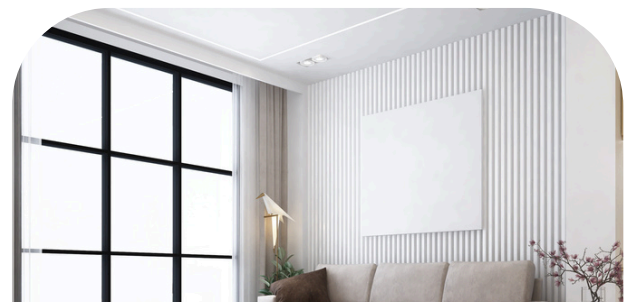

Swedish Pearl

Code: EFP06

Thickness: 28 mm

Dimensions: 220mm x 2800mm