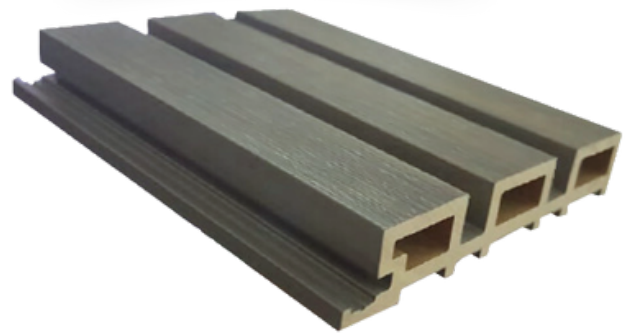

Code: EFP01

Thickness: 28 mm

Dimensions: 220mm x 2800mm

Mahogany Americas

Code: EFP02

Thickness: 28 mm

Dimensions: 220mm x 2800mm

Tensile Cypress

Code: EFP05

Thickness: 28 mm

Dimensions: 220mm x 2800mm

Swedish Pearl

Code: EFP06

Thickness: 28 mm

Dimensions: 220mm x 2800mm

evoFLUTE Colours Collection