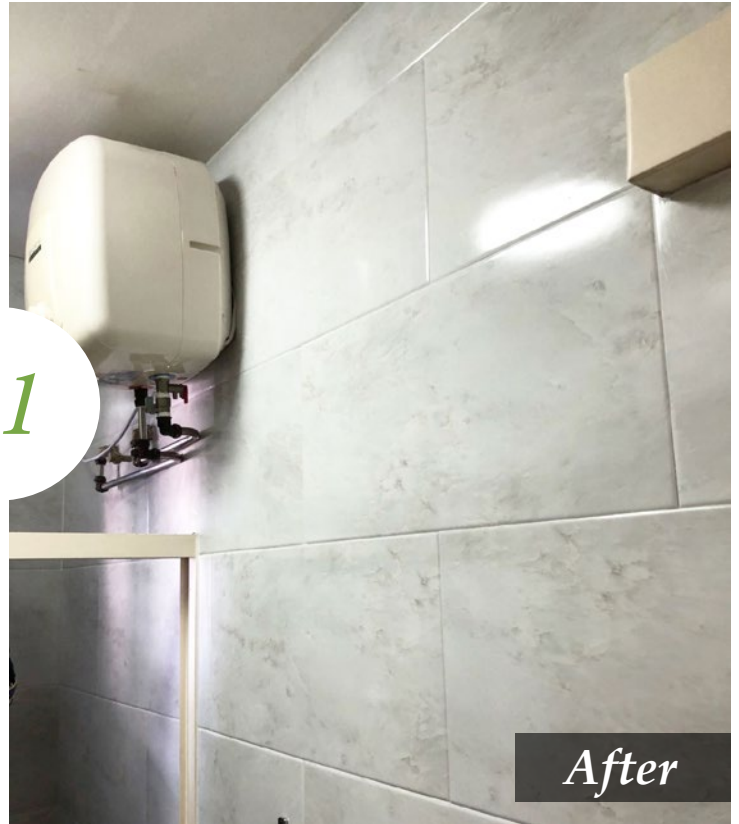

Instant Transformation

01

02

*All evowALLS are meant to be used as aesthetic makeovers or decorations in toilets, kitchens or any indoor living environment. Avoid using household cleaning agents with strong chemical content for cleaning purpose.