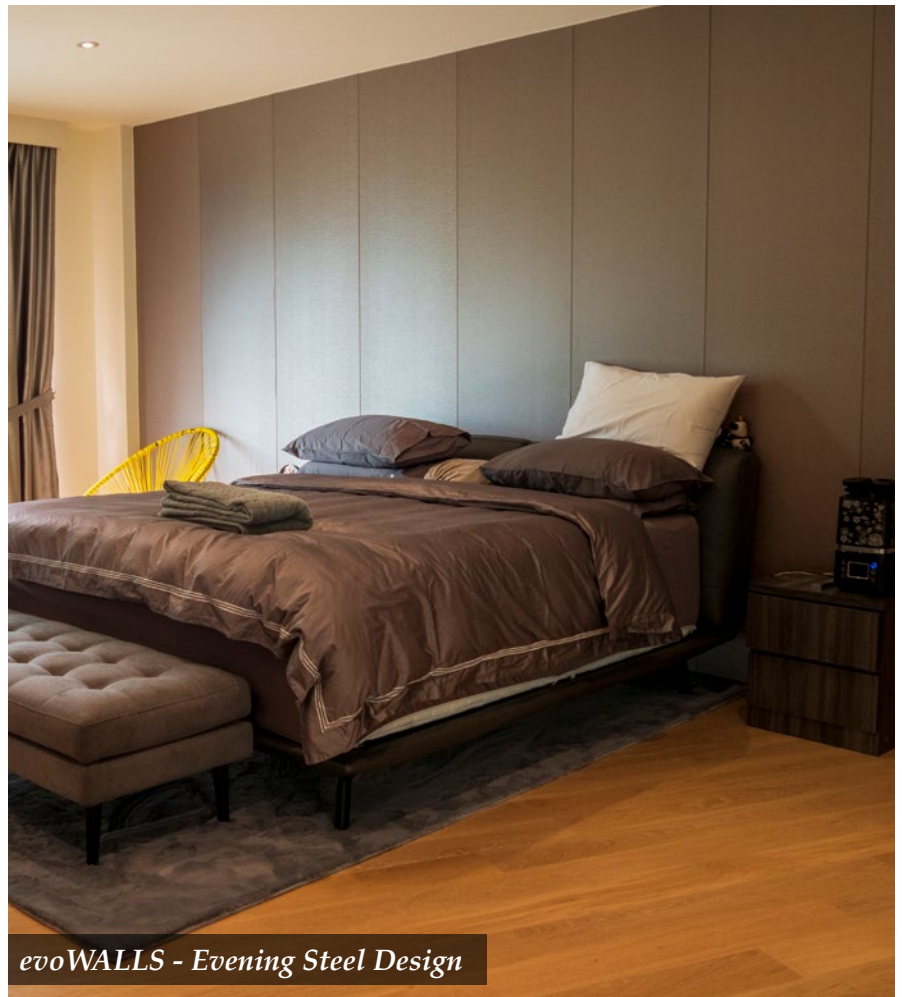

evoWALLS - Evening Steel Design

*All evoWALLS are meant to be used as aesthetic makeovers or decorations in toilets, kitchens or any indoor living environment. Avoid using household cleaning agents with strong chemical content for cleaning purpose.