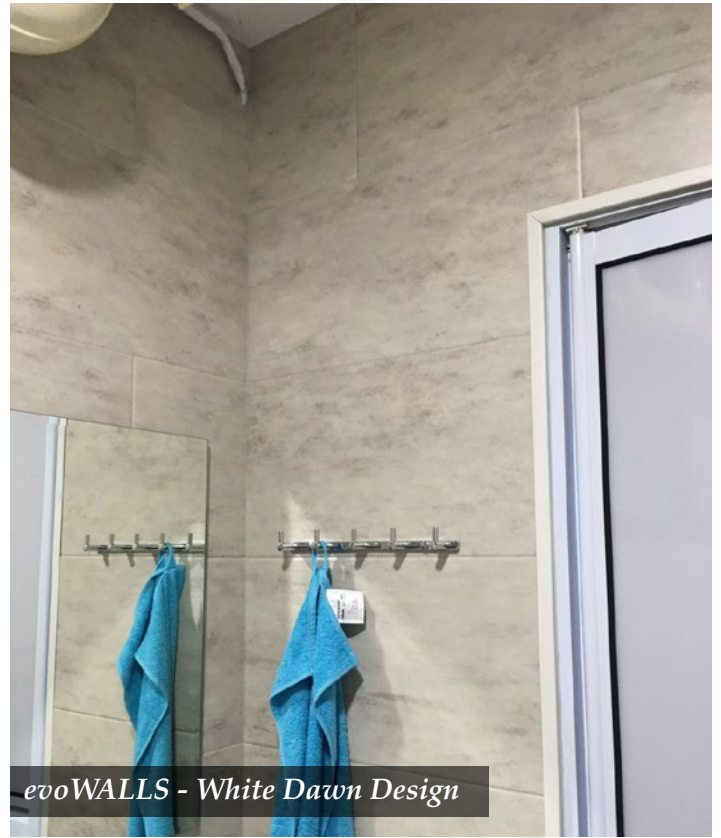

*All evoWALLS are meant to be used as aesthetic makeovers or decorations in toilets, kitchens or any indoor living environment. Avoid using household cleaning agents with strong chemical content for cleaning purpose.