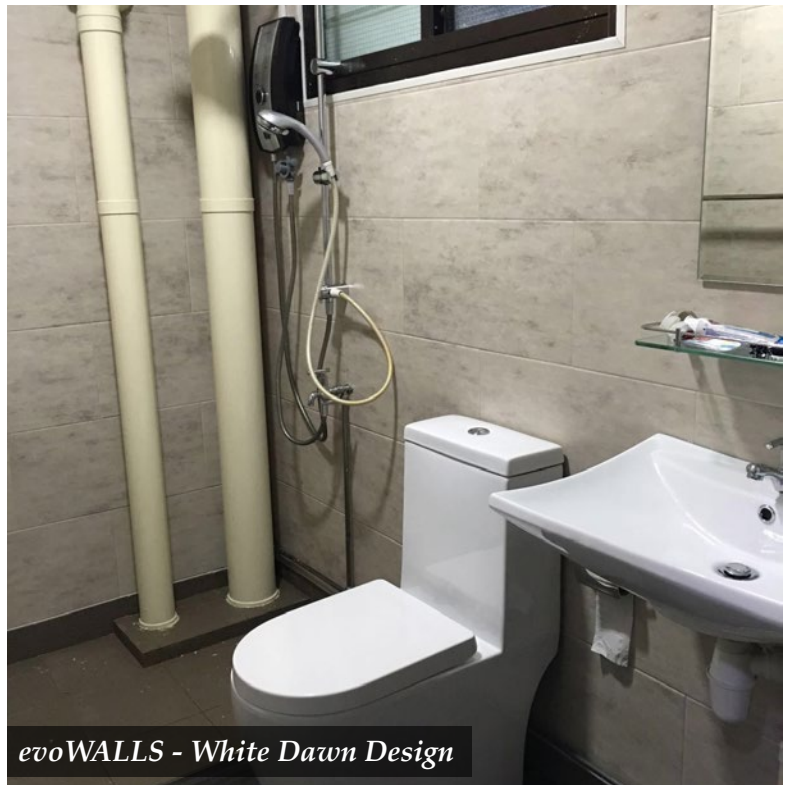

evoWALLS - White Dawn Design

*All evoWALLS are meant to be used as aesthetic makeovers or decorations in toilets, kitchens or any indoor living environment. Avoid using household cleaning agents with strong chemical content for cleaning purpose.