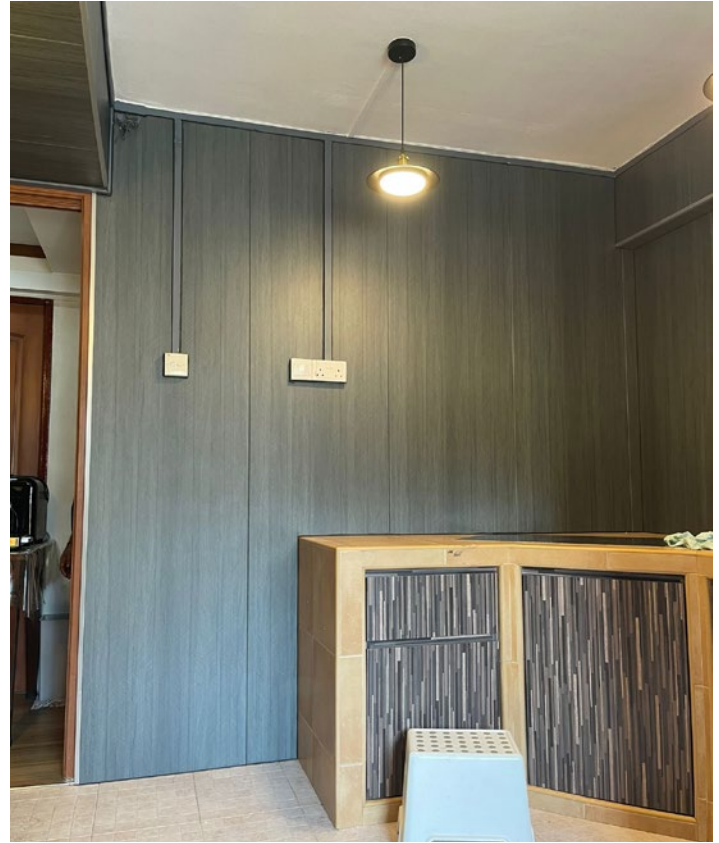

*All evoWALLS are meant to be used as aesthetic makeovers or decorations in toilets, kitchens or any indoor living environment. Avoid using household cleaning agents with strong chemical content for cleaning purpose.