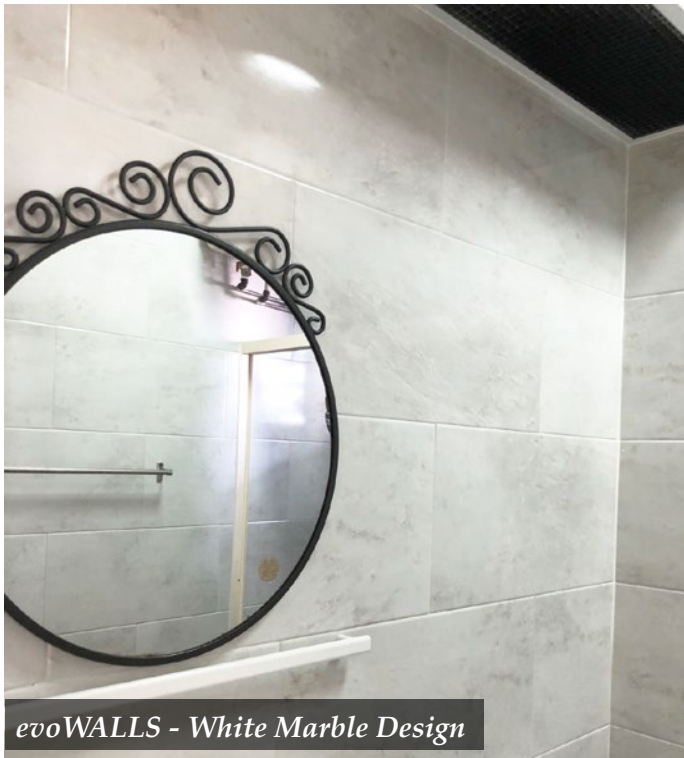

evoWALLS - White Dawn Design

evoWALLS - White Marble Design