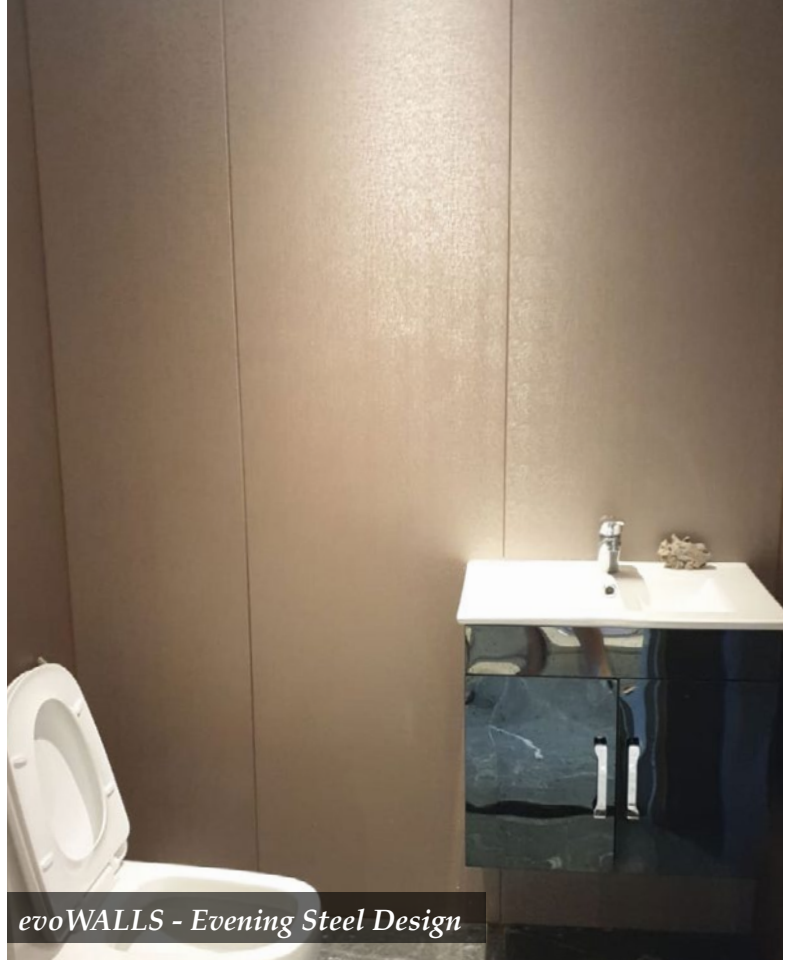

*All evoWALLS are meant to be used as aesthetic makeovers or decorations in toilets, kitchens or any indoor living environment. Avoid using household cleaning agents with strong chemical content for cleaning purpose.