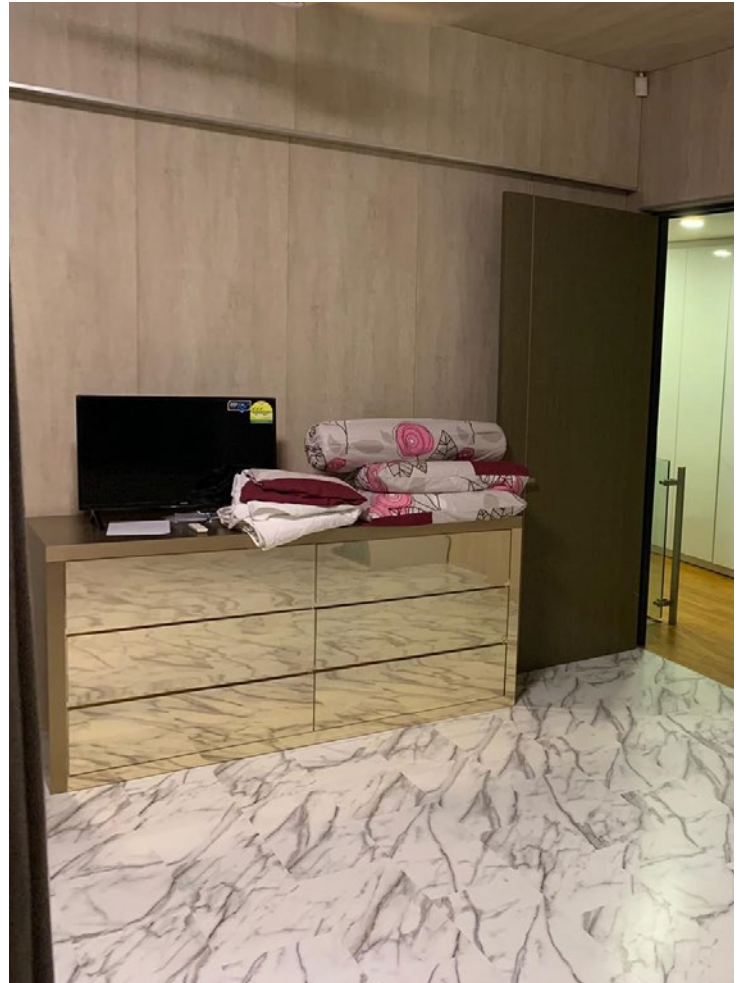

evoWALLS - Evening Steel Design

evoWALLS - Evening Steel Design

evoWALLS - Evening Steel Design

**All evoWALLS are meant to be used as aesthetic makeovers or decorations in toilets, kitchens or any indoor living environment. Avoid using household cleaning agents with strong chemical content for cleaning purpose.*