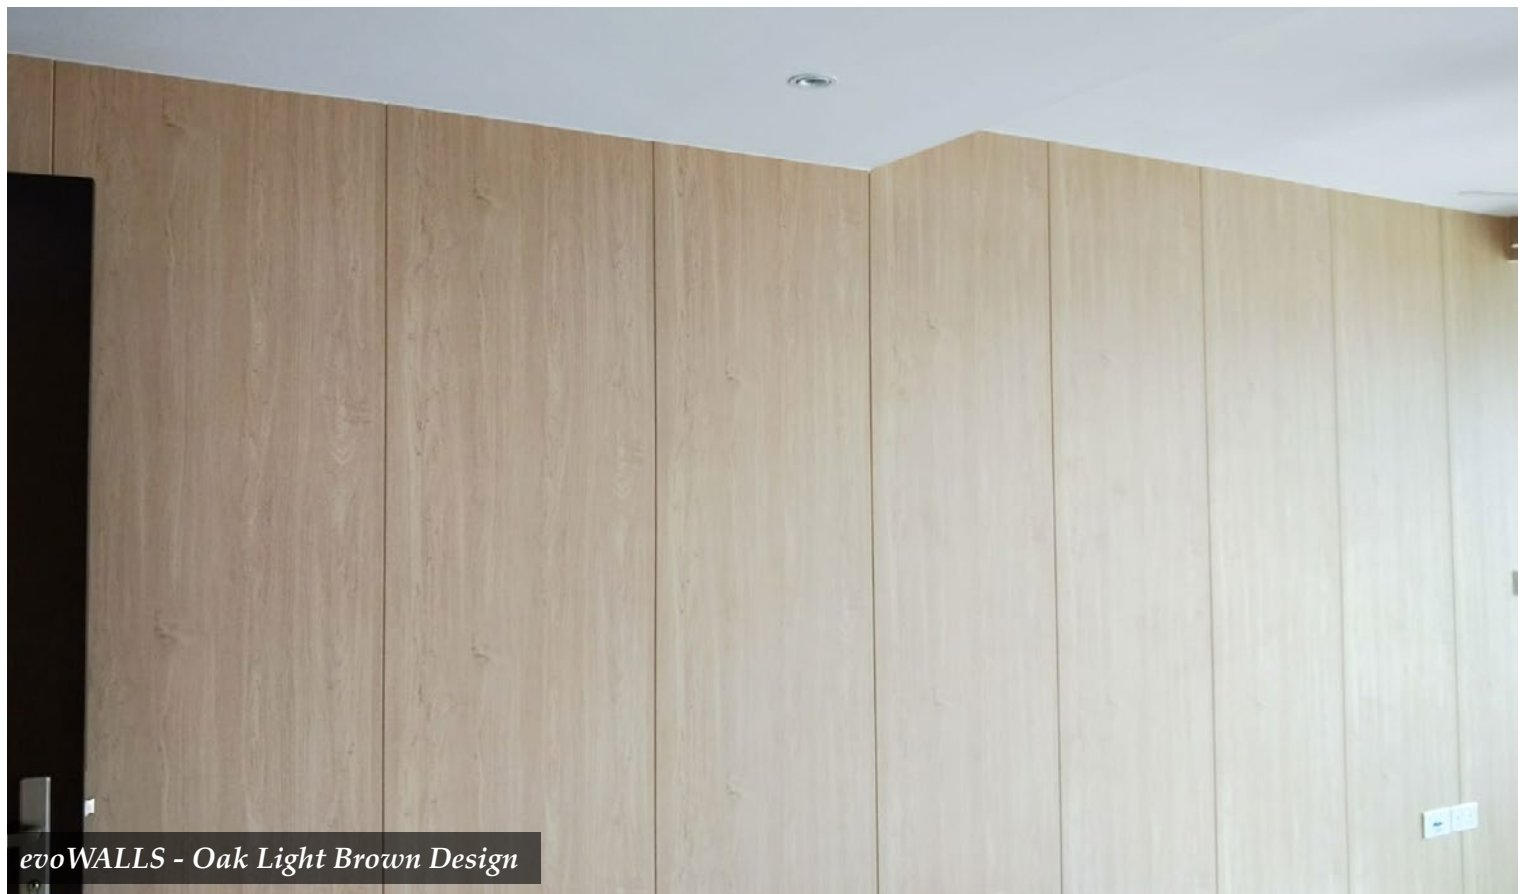

evoWALLS - Oak Light Brown Design

*All evoWALLS are meant to be used as aesthetic makeovers or decorations in toilets, kitchens or any indoor living environment. Avoid using household cleaning agents with strong chemical content for cleaning purpose.