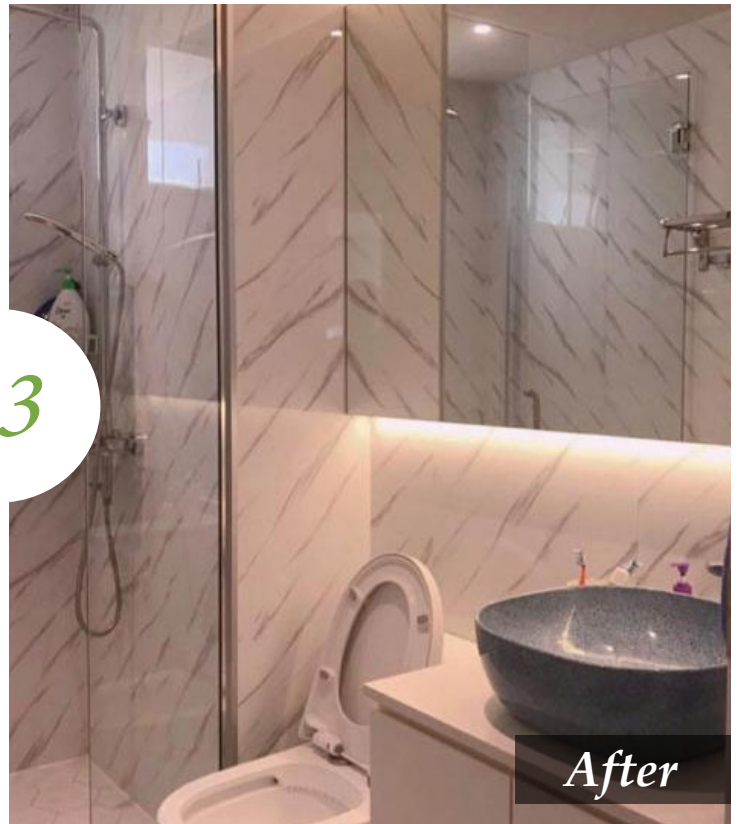

Instant Transformation

03

04

*All evoWALLS are meant to be used as aesthetic makeovers or decorations in toilets, kitchens or any indoor living environment. Avoid using household cleaning agents with strong chemical content for cleaning purpose.