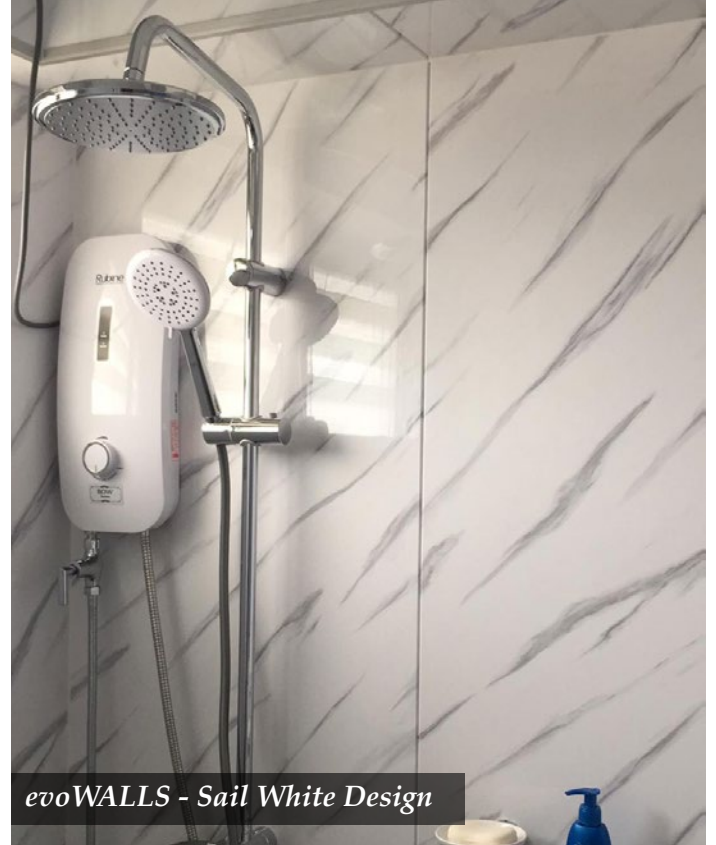

*All evoWALLS are meant to be used as aesthetic makeovers or decorations in toilets, kitchens or any indoor living environment. Avoid using household cleaning agents with strong chemical content for cleaning purpose.