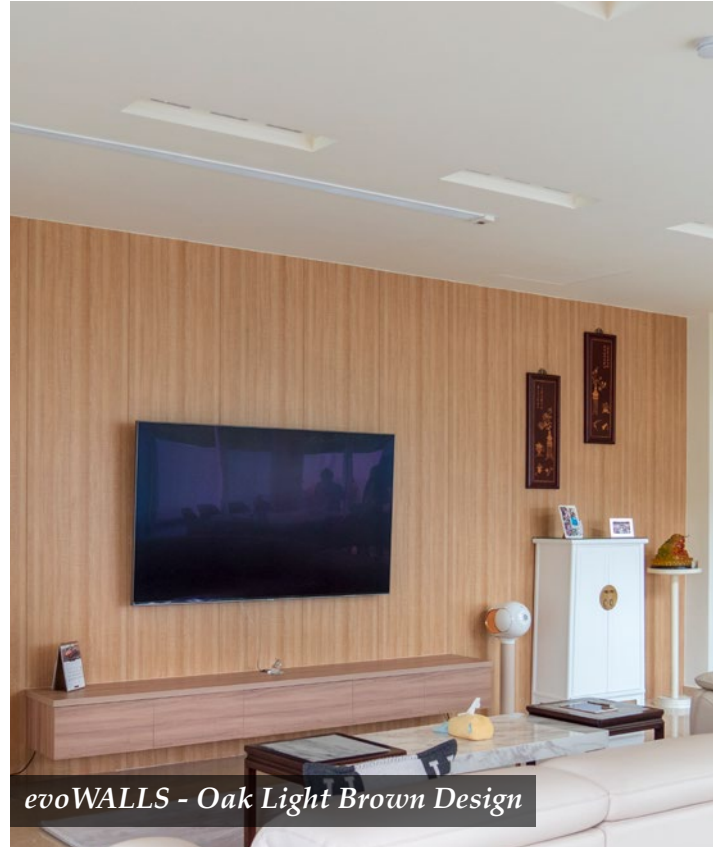

*All evoWALLS are meant to be used as aesthetic makeovers or decorations in toilets, kitchens or any indoor living environment. Avoid using household cleaning agents with strong chemical content for cleaning purpose.