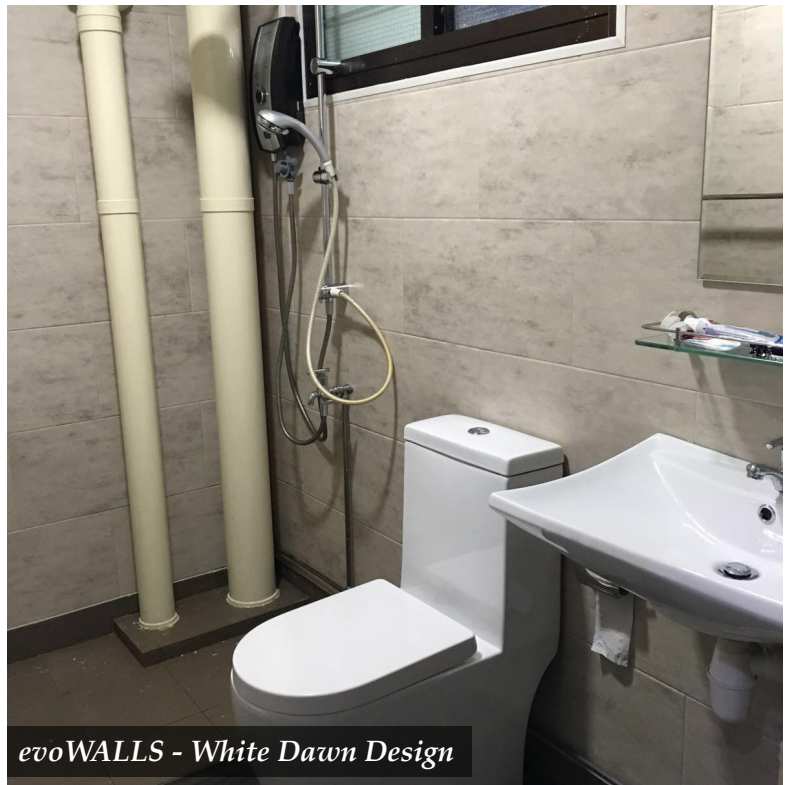

evoWALLS - White Dawn Design

*All evoWALLS are meant to be used as aesthetic makeovers or decorations in toilets, kitchens or any indoor living environment. Avoid using household cleaning agents with strong chemical content for cleaning purpose.