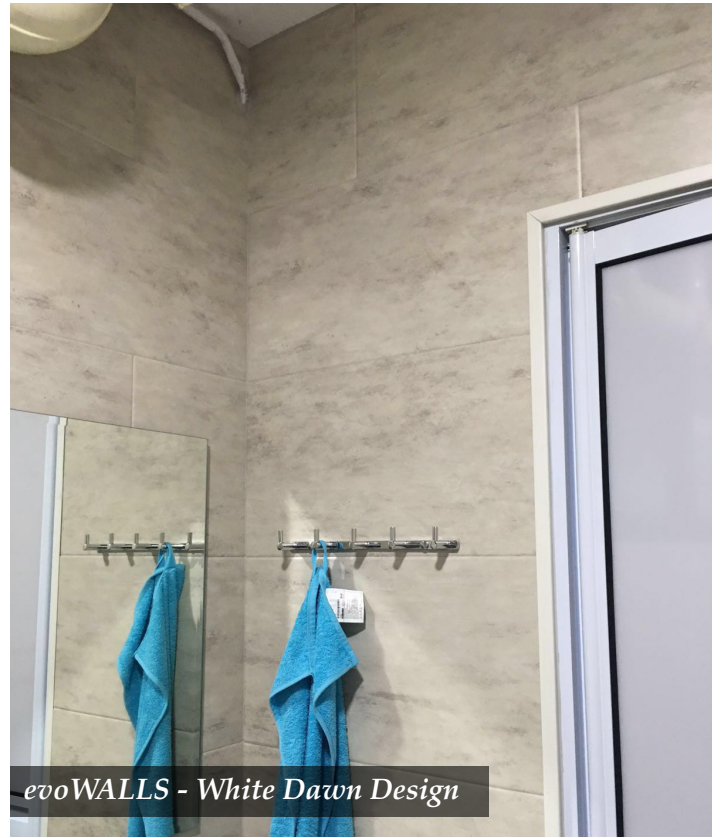

*All evoWALLS are meant to be used as aesthetic makeovers or decorations in toilets, kitchens or any indoor living environment. Avoid using household cleaning agents with strong chemical content for cleaning purpose.