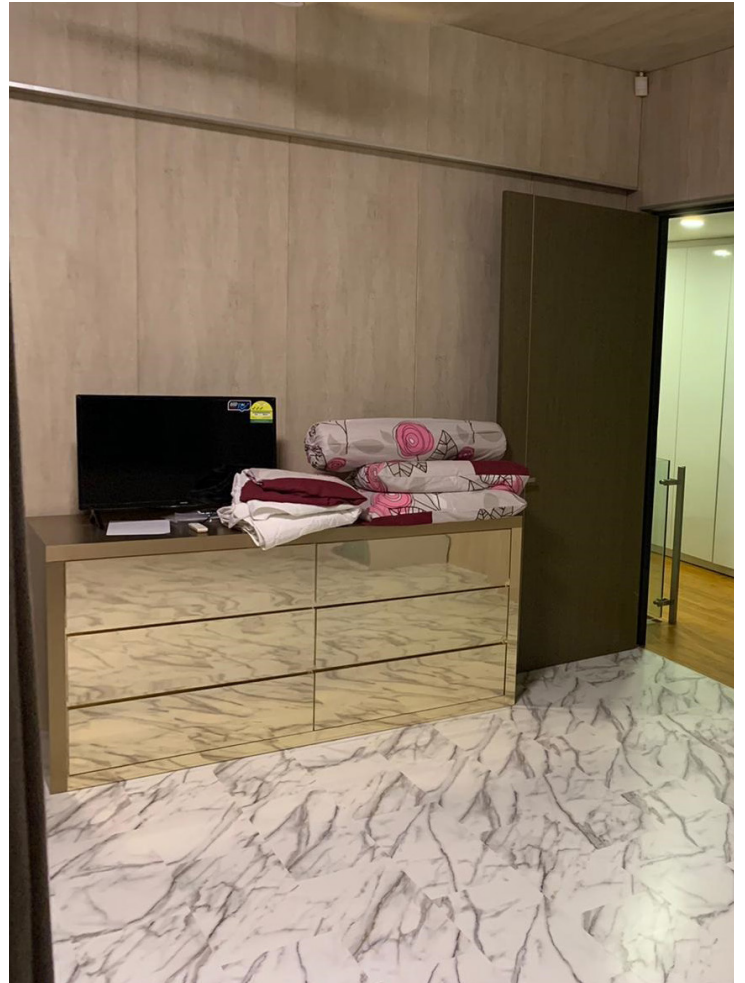

evoWALLS - Evening Steel Design

evoWALLS - Evening Steel Design

evoWALLS - Evening Steel Design

**All evoWALLS are meant to be used as aesthetic makeovers or decorations in toilets, kitchens or any indoor living environment. Avoid using household cleaning agents with strong chemical content for cleaning purpose.*