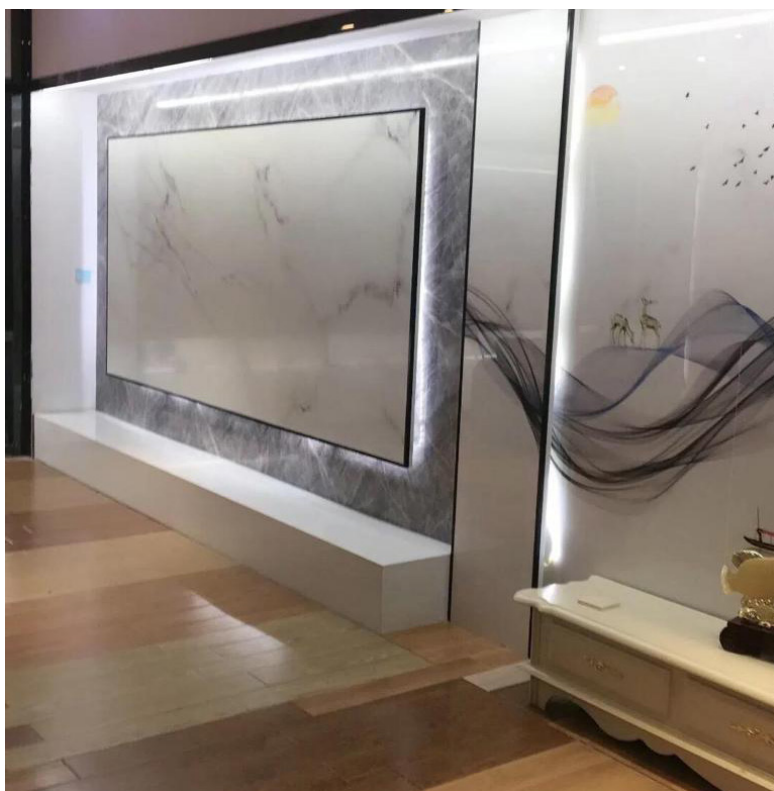

evoWALLS - Sail White Design

evoWALLS - Sail White Design

evoWALLS - Oak Light Brown Design

**All evoWALLS are meant to be used as aesthetic makeovers or decorations in toilets, kitchens or any indoor living environment. Avoid using household cleaning agents with strong chemical content for cleaning purpose.*