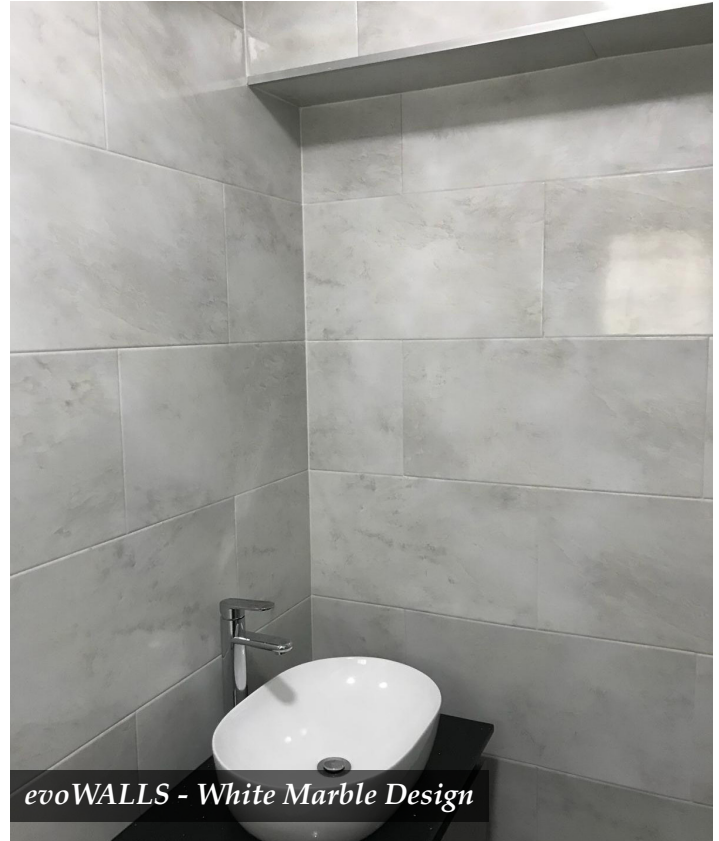

*All evoWALLS are meant to be used as aesthetic makeovers or decorations in toilets, kitchens or any indoor living environment. Avoid using household cleaning agents with strong chemical content for cleaning purpose.