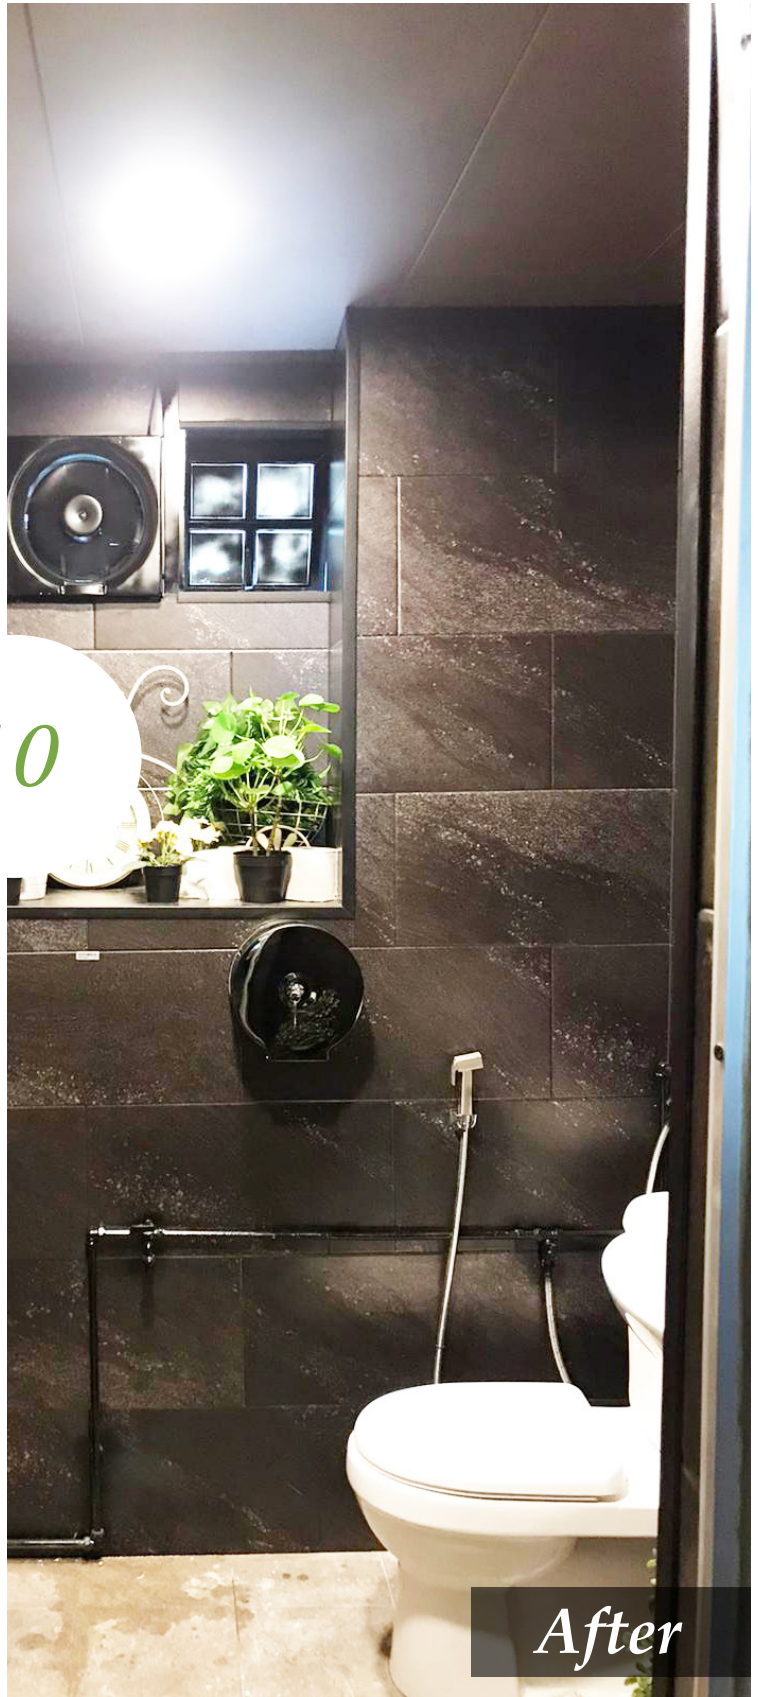

Instant Transformation

08

Before

After

**All evowALLS are meant to be used as aesthetic makeovers or decorations in toilets, kitchens or any indoor living environment. Avoid using household cleaning agents with strong chemical content for cleaning purpose.*

Instant Transformation

09

Before

After

**All evowALLS are meant to be used as aesthetic makeovers or decorations in toilets, kitchens or any indoor living environment. Avoid using household cleaning agents with strong chemical content for cleaning purpose.*

Instant Transformation

Before

After

10

**All evoWALLS are meant to be used as aesthetic makeovers or decorations in toilets, kitchens or any indoor living environment. Avoid using household cleaning agents with strong chemical content for cleaning purpose.*