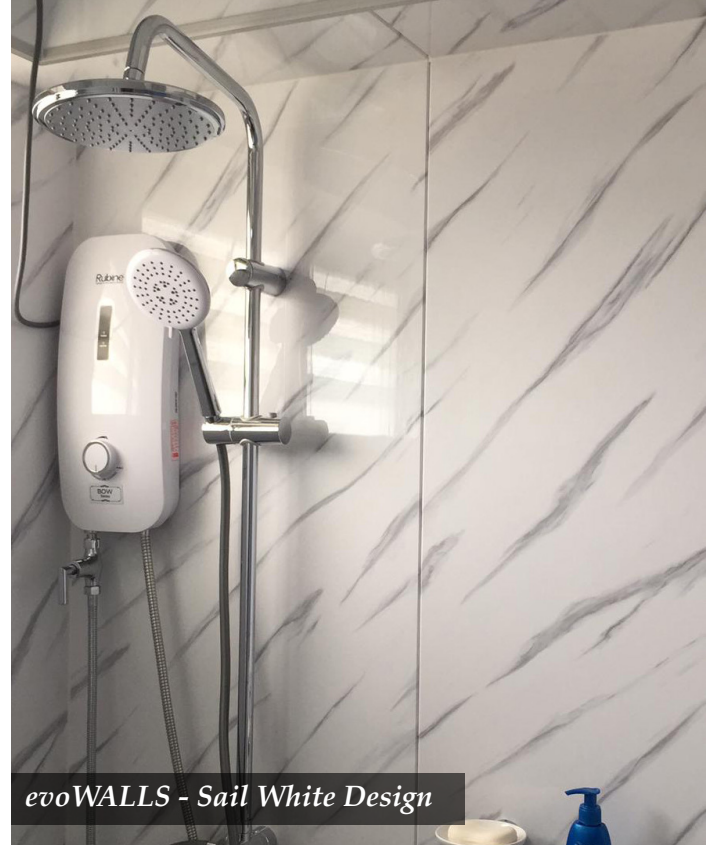

*All evoWALLS are meant to be used as aesthetic makeovers or decorations in toilets, kitchens or any indoor living environment. Avoid using household cleaning agents with strong chemical content for cleaning purpose.