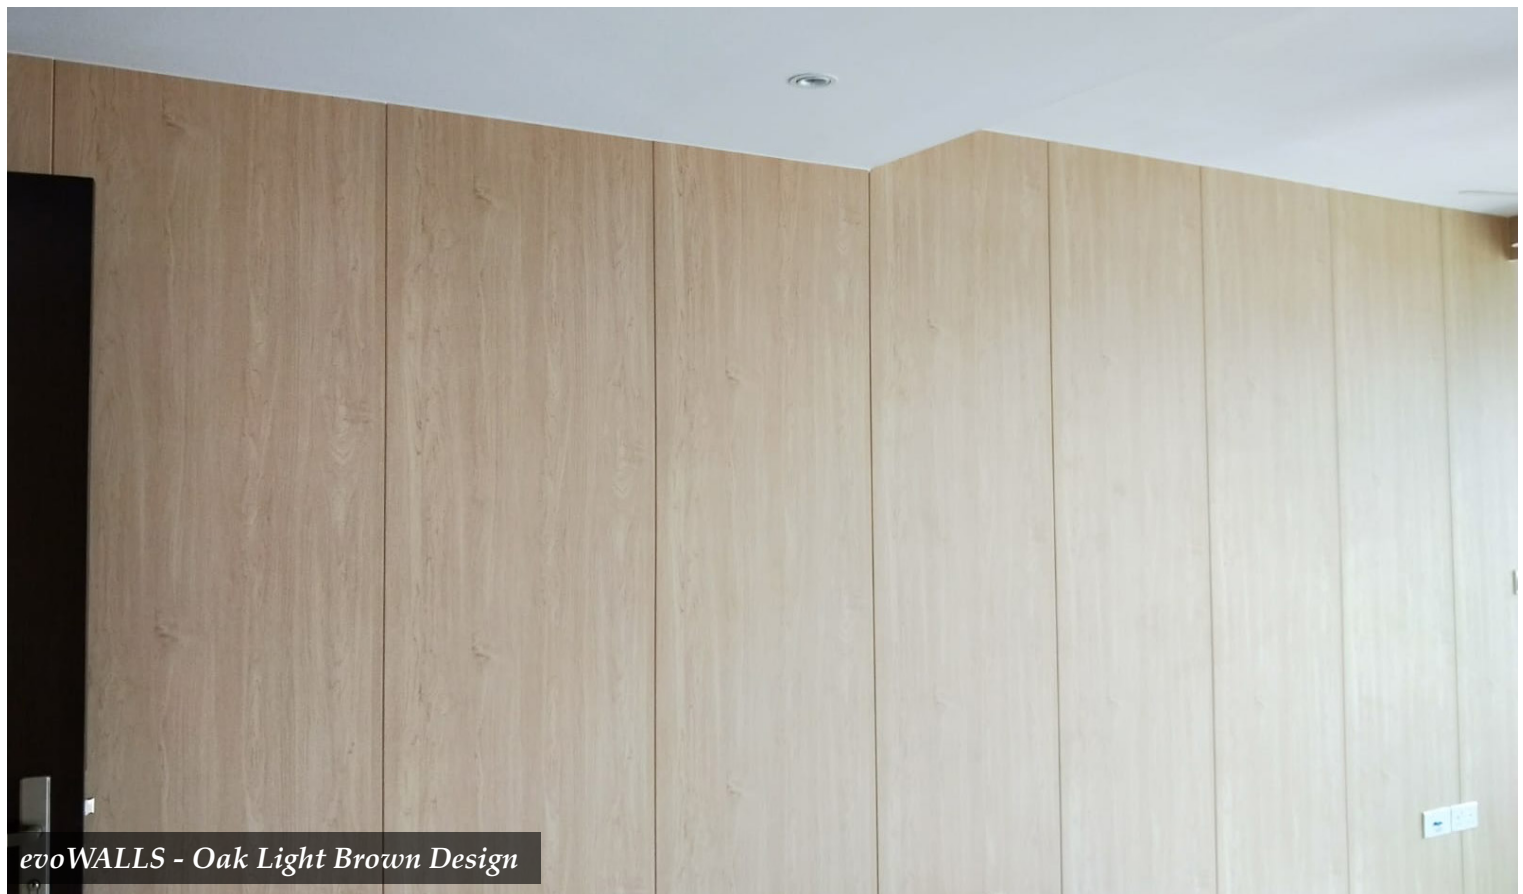

evoWALLS - Oak Light Brown Design

*All evoWALLS are meant to be used as aesthetic makeovers or decorations in toilets, kitchens or any indoor living environment. Avoid using household cleaning agents with strong chemical content for cleaning purpose.