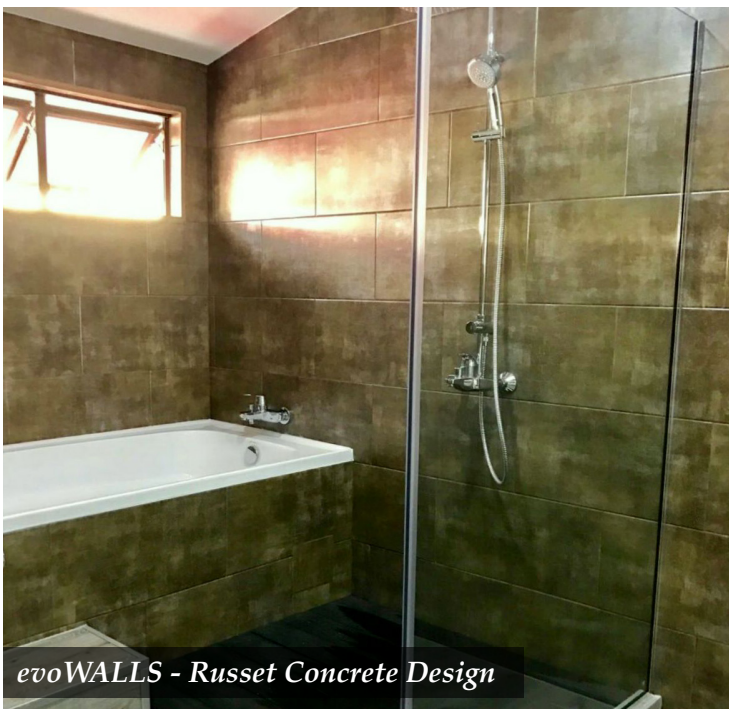

Fish Bone Wood Brown
Code: A-927

Wovenly Grey
Code: A-904

Thor Steel
Code: C-638

Sterling Stone
Code: C-822

Evening Steel
Code: A-618A

Latte Delight
Code: A-621A

**All evoWALLS are meant to be used as aesthetic makeovers or decorations in toilets, kitchens or any indoor living environment. Avoid using household cleaning agents with strong chemical content for cleaning purpose.*