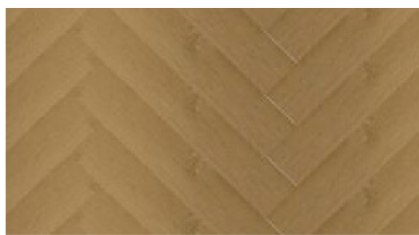

Easy to
Maintain

Eco
Friendly

Uses No
Glue

Non
Toxic

Lifetime
Limited
Residential
Warranty

HERF Herringbone® Colour Collection

Dimensions:

5/0.55 x 125mm x 750mm

Black Walnut Oak
Code: 978125

Pale Oak
Code: 978126

Rustic Oak
Code: 978128

Oak Natural
Code: 978127

Frosted Oak
Code: 978129

Dimensions:

118x590mm

Thickness: