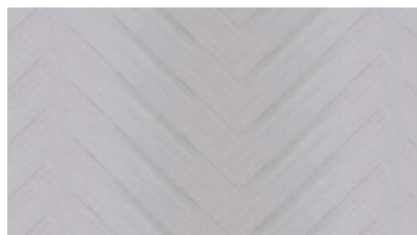

Easy to
Maintain

Eco
Friendly

Uses No
Glue

Non
Toxic

Lifetime
Limited
Residential
Warranty

HERF Herringbone® Colour Collection

Dimensions:

5/0.55 x 125mm x 750mm

Black Walnut Oak
Code: 978125

Pale Oak
Code: 978126

Rustic Oak
Code: 978128

Oak Natural
Code: 978127

Frosted Oak
Code: 978129

Dimensions:

118x590mm

Thickness: