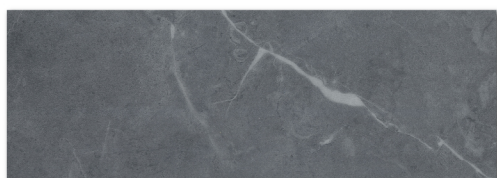

*HERF Gigantic Stone
-Charcoal Gray Design*

Milan Gray Stone