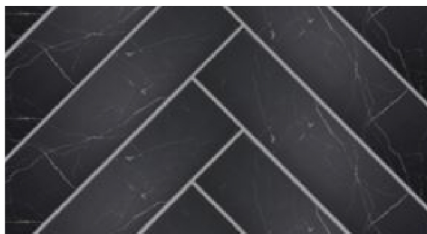

5mm

Glacial Marble

Calcutta Marble

HERF Herringbone® Series

Waterproof

CLIC Locking System

Overlaying Installation Method

Slip Resistance