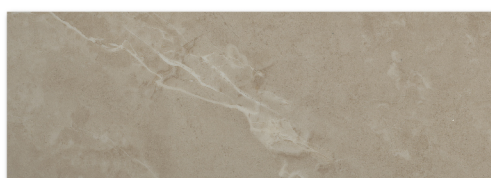

*HERF Gigantic Stone
-Charcoal Gray Design*

Graphite Stone