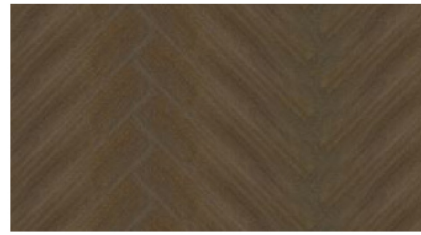

Easy to
Maintain

Eco
Friendly

Uses No
Glue

Non
Toxic

Lifetime
Limited
Residential
Warranty

HERF Herringbone® Colour Collection

Dimensions:

5/0.55 x 125mm x 750mm

Black Walnut Oak
Code: 978125

Pale Oak
Code: 978126

Rustic Oak
Code: 978128

Oak Natural
Code: 978127

Frosted Oak
Code: 978129

Dimensions:

118x590mm

Thickness: