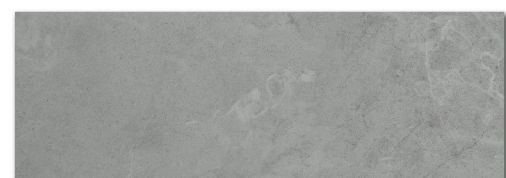

Valencia Stone