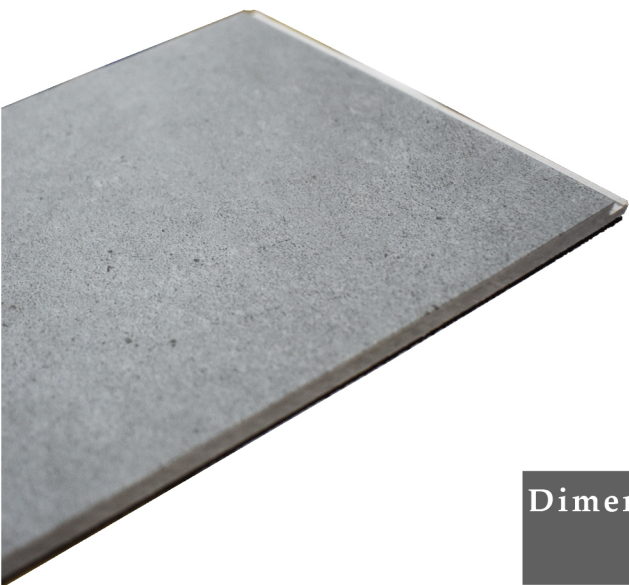

5mm

Glacial Marble

Calcutta Marble

HERF Herringbone® Series

Waterproof

CLIC Locking System

Overlaying Installation Method

Slip Resistance

Fire Resistance

Commercial Grade Wear Layer

HERF[®]

DESIGNED BY EVORICH IN SINGAPORE

Timeless appeal, rustic veining and unique vinyl properties are the qualities that make Evo HERF – Gigantic Stone one of a kind. Not only is it a truthful representation of rock materials, but it also offers great stability and strength as suggested by its name.