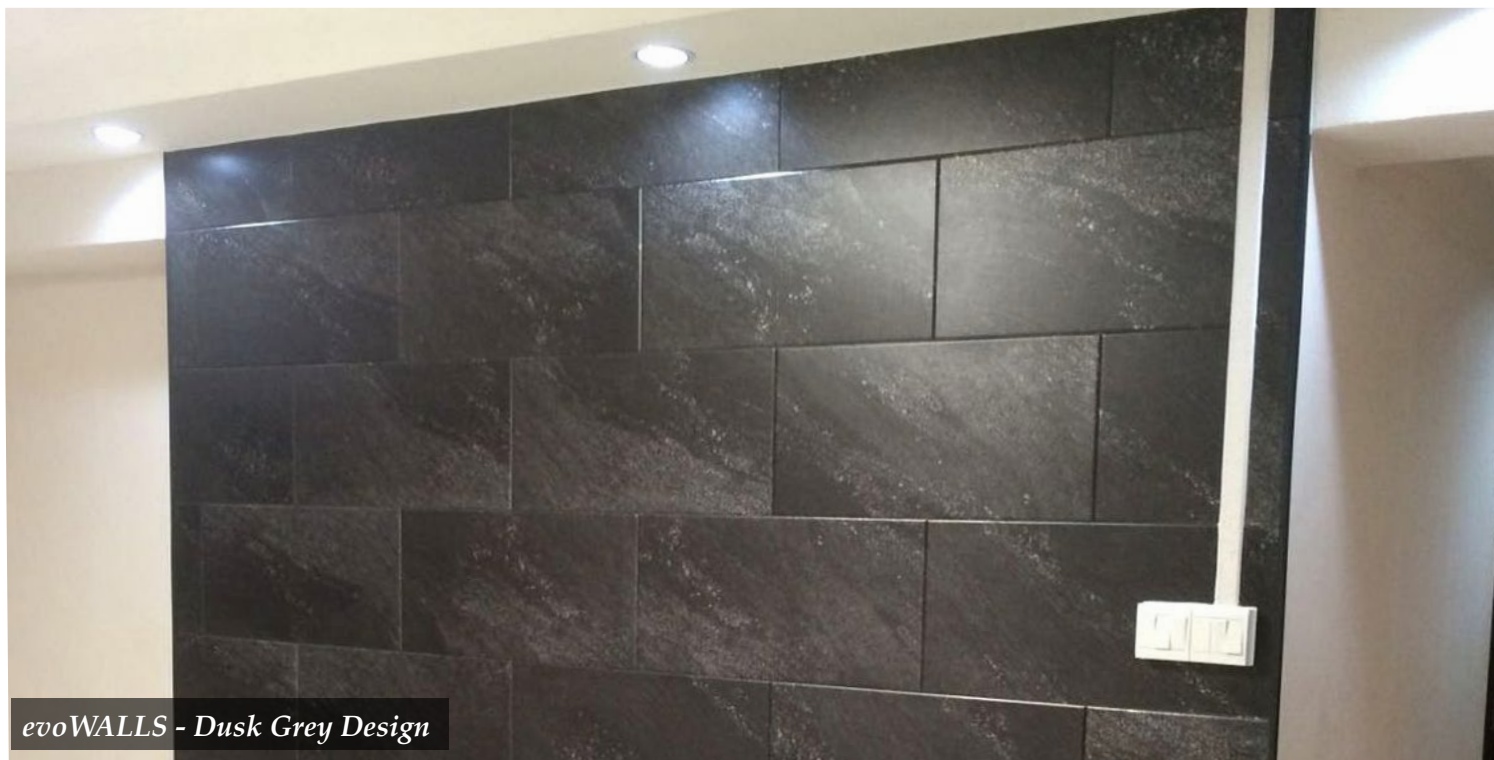

evoWALLS - Dusk Grey Design

*All evoWALLS are meant to be used as aesthetic makeovers or decorations in toilets, kitchens or any indoor living environment. Avoid using household cleaning agents with strong chemical content for cleaning purpose.