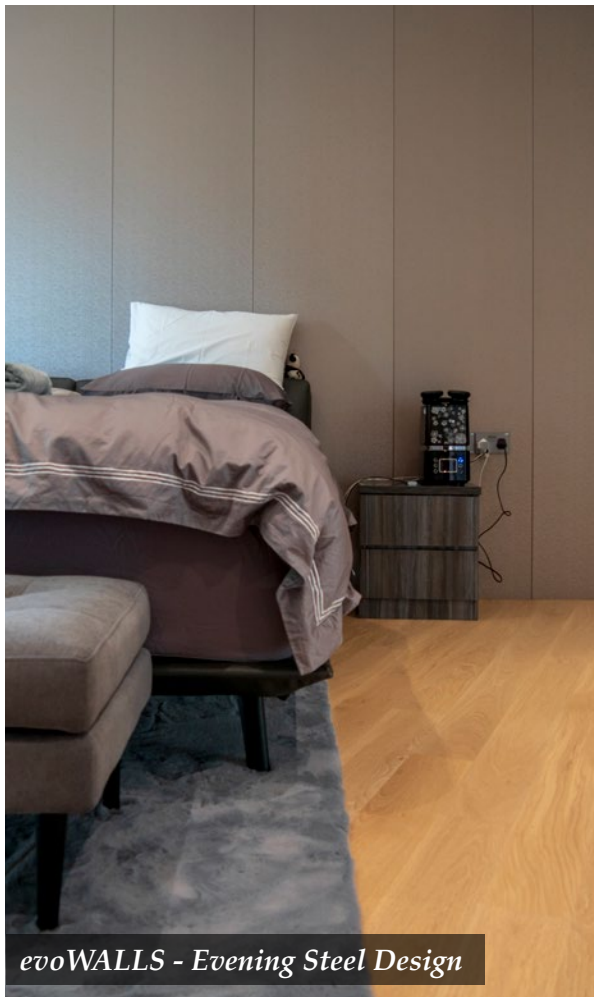

evoWALLS - Evening Steel Design

evoWALLS - Evening Steel Design