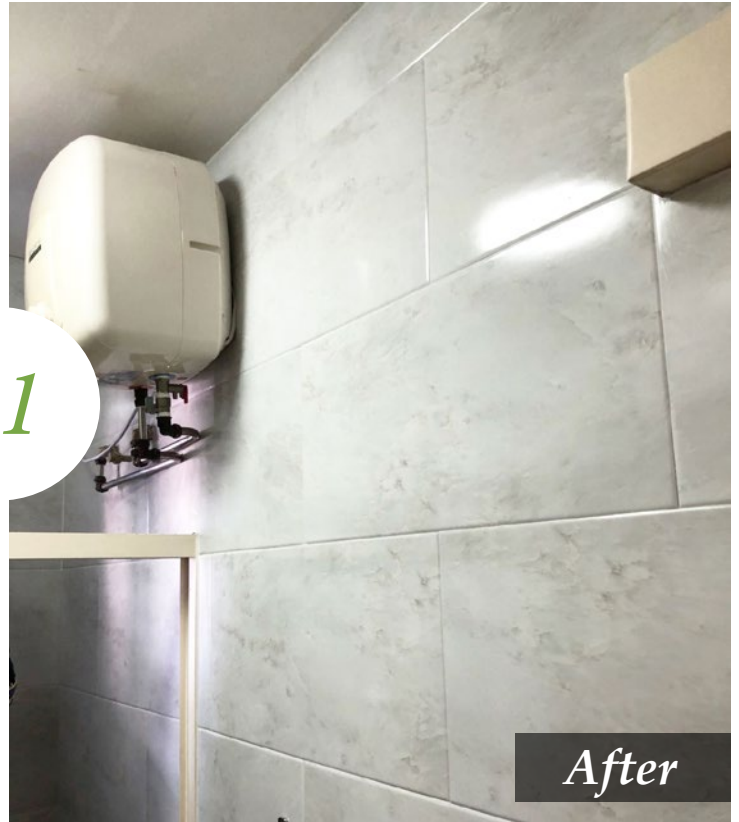

Instant Transformation

01

02

*All evowALLS are meant to be used as aesthetic makeovers or decorations in toilets, kitchens or any indoor living environment. Avoid using household cleaning agents with strong chemical content for cleaning purpose.