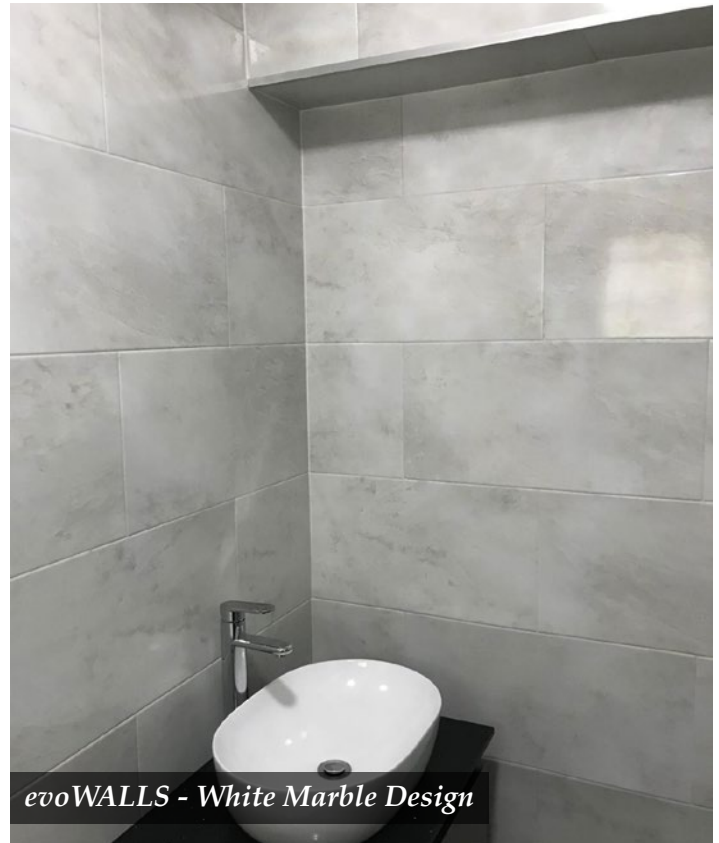

*All evoWALLS are meant to be used as aesthetic makeovers or decorations in toilets, kitchens or any indoor living environment. Avoid using household cleaning agents with strong chemical content for cleaning purpose.