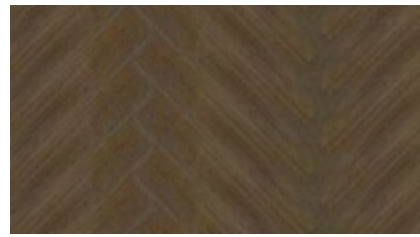

Rustic Oak
Code: 978128