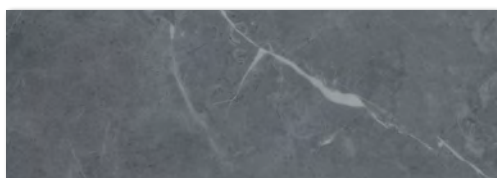

Dimensions: 475.2mm x 914.4mm

Thickness: 5.5mm +

1mm soundBLOC

76375 Concrete Gray

76376 Charcoal Gray

76402 Stone Gray

Dimensions: 934mm x 457.2mm

Thickness: 5mm