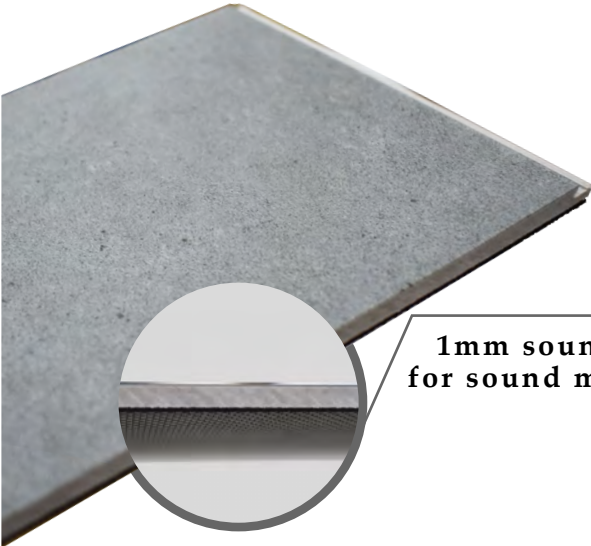

Glacial Marble

Calcutta Marble

HERF Herringbone® Series

Waterproof

CLIC Locking System

Overlaying Installation Method

Slip Resistance

Fire Resistance

Commercial Grade Wear Layer

soundBLOC

1mm soundBLOC for sound mitigation

HERF[®]

DESIGNED BY EVORICH IN SINGAPORE

Timeless appeal, rustic veining and unique vinyl properties are the qualities that make Evo HERF – Gigantic Stone one of a kind. Not only is it a truthful representation of rock materials, but it also offers great stability and strength as suggested by its name.