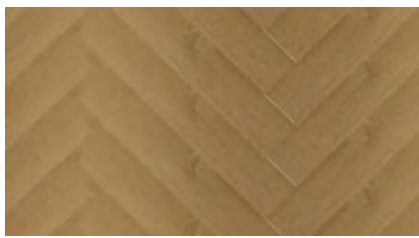

Oak Natural
Code: 978127