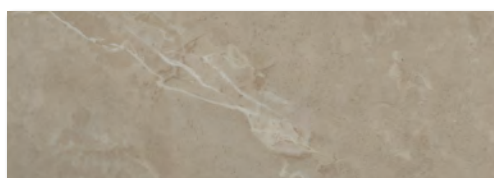

*HERF Gigantic Stone
-Charcoal Gray Design*

Graphite Stone